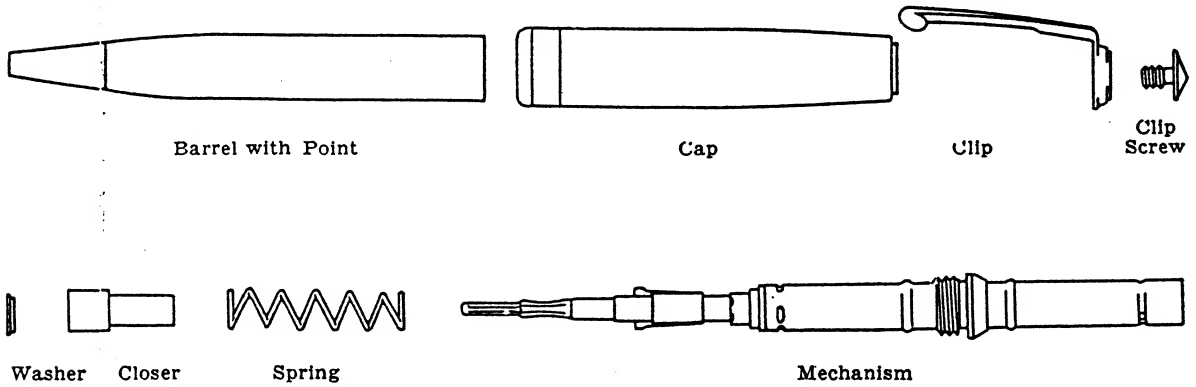

Parts For Parker Non-Stop Pencils

List Price	$5.00 Maxima	$4.00 Major & Debutante
Barrel with point	1.20	1.20
Washer	.05	.05
Closer	.05	.05
Spring	.05	.05
Mechanism	1.65	1.65
Cap Assembly	2.15	1.65
(Cap, Clip, Clip Screw)		
Cap	1.50	1.00
Clip	.60	.60
Clip Screw	.05	.05